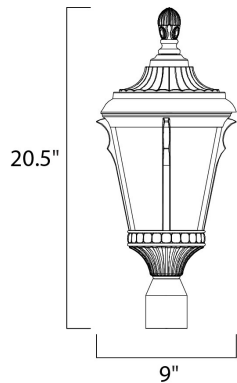

**PRODUCT DESCRIPTION**

Odessa Cast is a traditional, early American style, energy saving collection from Maxim Lighting International in Espresso finish with Latte glass.

**MEASUREMENTS**

DIMENSION : 9" L x 9" W x 20.5" H  
 HANGING WEIGHT : 4.84 lb