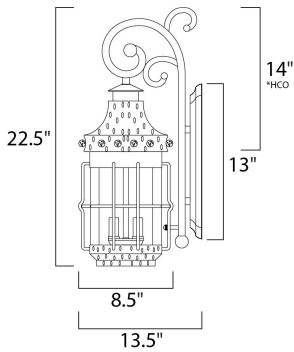

PRODUCT DESCRIPTION

Nantucket is a traditional, early American style collection from Maxim Lighting International in Country Forge finish with Seedy glass.

MEASUREMENTS

DIMENSION : 8.5" W x 22.5" H x 13.5" Ext
BACK PLATE : 5" W x 13" H x 14" HCO
HANGING WEIGHT : 12.13 lb

LAMPING

INPUT VOLTAGE : 120V
LUMENS : 2,016 Rated
BULB : 3 x 60W Incandescent E12 Candelabra , 180W Total
BULB INCLUDED : (Not Included)
DIMMABLE : Yes

FINISHES OPTION

Country Forge

GLASS

Seedy CD

MATERIAL

Steel + Glass

RATINGS

cETLus
Wet Location

ADDITIONAL

RATED LIFE 1500 Hours
OPERATING TEMPERATURE:
-20°C (-4°F), 40°C (104°F)

Always consult a qualified electrician before installing any lighting product.