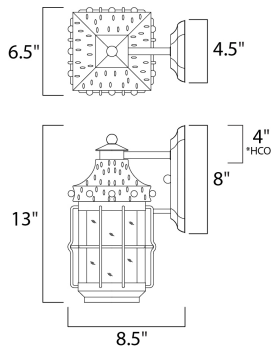

PRODUCT DESCRIPTION

Nantucket is a traditional, early American style collection from Maxim Lighting International in Country Forge finish with Seedy glass.

MEASUREMENTS

- DIMENSION : 6.5" W x 13" H x 8.5" Ext
- BACK PLATE : 4.5" W x 8" H x 4" HCO
- HANGING WEIGHT : 4.39 lb

LAMPING

- INPUT VOLTAGE : 120V
- LUMENS : 1,150 Rated
- BULB : 1 x 60W Incandescent E26 Medium , 60W Total
- BULB INCLUDED : (Not Included)
- DIMMABLE : Yes

FINISHES OPTION

- Country Forge

GLASS

Seedy CD

MATERIAL

Steel + Glass

RATINGS

cETLus
Wet Location

ADDITIONAL

RATED LIFE 2500 Hours
OPERATING TEMPERATURE:
-20°C (-4°F), 40°C (104°F)

Always consult a qualified electrician before installing any lighting product.