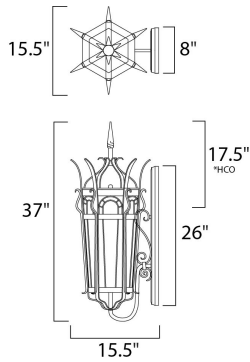

PRODUCT DESCRIPTION

Made with the same attention to quality and durability as craftsmen used ages ago, the Cathedral forged-iron collection in a powder-coated Country Forge finish is built to last. The clear Seedy glass adds authenticity to this look.

FINISHES OPTION

Country Forge

GLASS

Seedy CD

MATERIAL

Forged Steel

RATINGS

cETLus
Wet Location

ADDITIONAL

RATED LIFE 1500 Hours
OPERATING TEMPERATURE:
-20°C (-4°F), 40°C (104°F)

MEASUREMENTS

DIMENSION : 15.5" W x 37" H x 15.5" Ext
BACK PLATE : 8" W x 26" H x 17.5" HCO
HANGING WEIGHT : 33.44 lb

LAMPING

INPUT VOLTAGE : 120V
LUMENS : 2,016 Rated
BULB : 3 x 60W Incandescent E12 Candelabra , 180W Total
BULB INCLUDED : (Not Included)
DIMMABLE : Yes

Always consult a qualified electrician before installing any lighting product.

WESTERN DISTRIBUTION CENTER (HEADQUARTER)
253 NORTH VINELAND AVE | CITY OF INDUSTRY, CA 91746
EASTERN DISTRIBUTION CENTER
4200 SHIRLEY DR. | ATLANTA, GA 30336
P. 626.956.4200 | F. 626.956.4225 | maximlighting.com