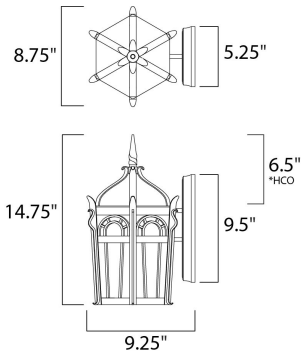

PRODUCT DESCRIPTION

Made with the same attention to quality and durability as craftsmen used ages ago, the Cathedral forged-iron collection in a powder-coated Country Forge finish is built to last. The clear Seedy glass adds authenticity to this look.

MEASUREMENTS

DIMENSION : 8.75" W x 14.75" H x 9.25" Ext
BACK PLATE : 5.25" W x 9.5" H x 6.5" HCO
HANGING WEIGHT : 9.48 lb

LAMPING

INPUT VOLTAGE : 120V
LUMENS : 1,150 Rated
BULB : 1 x 60W Incandescent E26 Medium , 60W Total
BULB INCLUDED : (Not Included)
DIMMABLE : Yes

FINISHES OPTION

Country Forge

GLASS

Seedy CD

MATERIAL

Forged Steel

RATINGS

cETLus
Wet Location

ADDITIONAL

RATED LIFE 2500 Hours
OPERATING TEMPERATURE:
-20°C (-4°F), 40°C (104°F)

Always consult a qualified electrician before installing any lighting product.