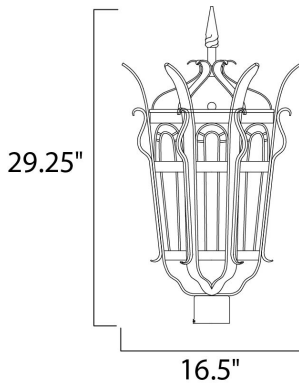

PRODUCT DESCRIPTION

Made with the same attention to quality and durability as craftsmen used ages ago, the Cathedral forged-iron collection in a powder-coated Country Forge finish is built to last. The clear Seedy glass adds authenticity to this look.

MEASUREMENTS

DIMENSION : 16.5" W x 29.25" H
 HANGING WEIGHT : 19.40048 lb

LAMPING

INPUT VOLTAGE : 120V
 LUMENS : 2,016 Rated
 BULB : 3 x 60W Incandescent E12 Candelabra , 180W Total
 BULB INCLUDED : (Not Included)
 DIMMABLE : Yes
 COLOR_TEMP : 2700K