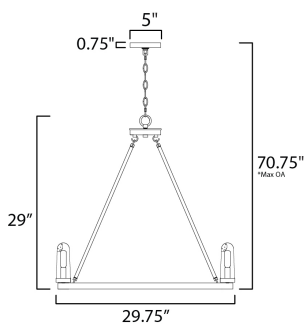

LAMPING

- INPUT VOLTAGE : 120V
- LUMENS : 2,070 Rated (1,800 Del.)
- BULB : 9 x 40W Incandescent E12 Candelabra , 360W Total
- BULB INCLUDED : (Included)
- DIMMABLE : Yes

*max overall height

Always consult a qualified electrician before installing any lighting product.