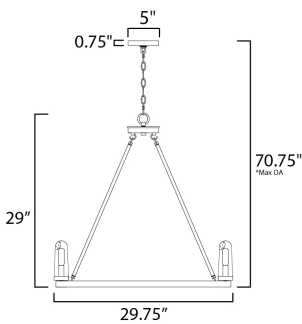

LAMPING

INPUT VOLTAGE : 120V
LUMENS : 2,070 Rated (1,800 Del.)
BULB : 9 x 40W Incandescent E12 Candelabra , 360W Total
BULB INCLUDED : (Included)
DIMMABLE : Yes

*max overall height

Always consult a qualified electrician before installing any lighting product.