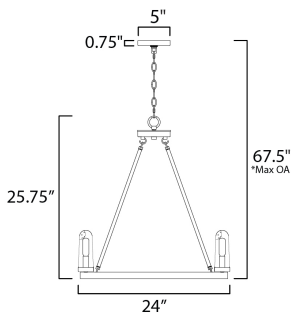

*max overall height

MEASUREMENTS

- DIMENSION : 24" L x 24" W x 25.75" H
- MAX OAH : 67.5" OAH
- CANOPY : 5" W x 0.75" H x 5" L
- HANGING WEIGHT : 17.93 lb

LAMPING

- INPUT VOLTAGE : 120V
- LUMENS : 1,380 Rated (1,200 Del.)
- BULB : 6 x 40W Incandescent E12 Candelabra , 240W Total
- BULB INCLUDED : (Included)
- DIMMABLE : Yes