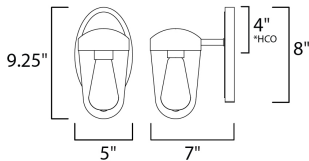

LAMPING

INPUT VOLTAGE : 120V
LUMENS : 260 Rated (230 Del.)
BULB : 1 x 60W Incandescent E26 Medium , 60W Total
BULB INCLUDED : (Included)
DIMMABLE : Yes
LIGHTING_DIRECTION : Down