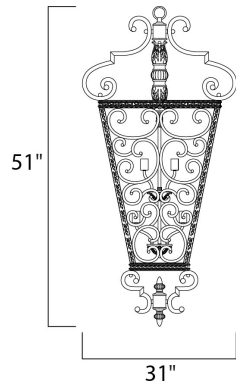

**PRODUCT DESCRIPTION**

Classic form marrying ornate trim with the gentle curves of flat bar design painted in Kentucky Bronze. The smooth lines of the Latte glass shades add softness to the overall look. The entry lanterns display intricate detail and make for a grand entrance.

**MEASUREMENTS**

DIMENSION : 31" L x 31" W x 51" H  
 HANGING WEIGHT : 49.38 lb

**LAMPING**

INPUT VOLTAGE : 120V  
 LUMENS : 5,376 Rated  
 BULB : 8 x 60W Incandescent E12 Candelabra , 480W Total  
 BULB INCLUDED : (Not Included)  
 DIMMABLE : Yes