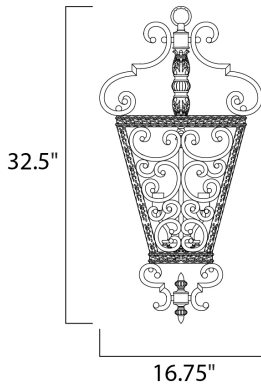

**PRODUCT DESCRIPTION**

Classic form marrying ornate trim with the gentle curves of flat bar design painted in Kentucky Bronze. The smooth lines of the Latte glass shades add softness to the overall look. The entry lanterns display intricate detail and make for a grand entrance.

**MEASUREMENTS**

DIMENSION : 22" L x 22" W x 32.5" H  
HANGING WEIGHT : 26.01 lb

**LAMPING**

INPUT VOLTAGE : 120V  
LUMENS : 2,688 Rated  
BULB : 4 x 60W Incandescent E12 Candelabra , 240W Total  
BULB INCLUDED : (Not Included)  
DIMMABLE : Yes