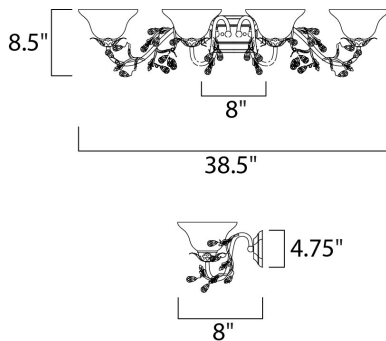

**MEASUREMENTS**

DIMENSION : 38.5" W x 8.5" H x 9" Ext  
 BACK PLATE : 8" W x 4.75" H  
 HANGING WEIGHT : 7.72 lb

**LAMPING**

INPUT VOLTAGE : 120V  
 LUMENS : 4,600 Rated  
 BULB : 4 x 60W Incandescent E26 Medium , 240W Total  
 BULB INCLUDED : (Not Included)  
 DIMMABLE : Yes