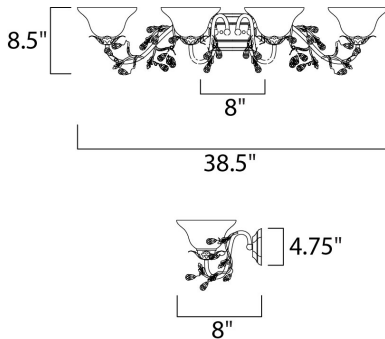

MEASUREMENTS

DIMENSION : 38.5" W x 8.5" H x 9" Ext
 HANGING WEIGHT : 7.72 lb

LAMPING

LUMENS : 4,600 Rated
 BULB : 4 x 100W Incandescent E26 Medium , 400W Total
 BULB INCLUDED : (Not Included)
 DIMMABLE : Yes
 COLOR_TEMP : 2700K
 LIGHTING_DIRECTION : Both