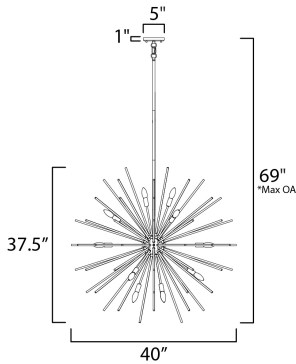

PRODUCT DESCRIPTION

A dazzling burst of Clear glass rods extend from a classic sputnik shape finished in bright Polished Chrome. Available in two sizes of pendants and as a ceiling fixture, this unique look is a statement piece designed to attract attention.

*max overall height

MEASUREMENTS

- DIMENSION : 40" L x 40" W x 37.5" H
- MAX OAH : 69" OAH
- CANOPY : 5" W x 1" H x 5" L
- HANGING WEIGHT : 22.9 lb

LAMPING

- INPUT VOLTAGE : 120V
- BULB : 16 x 60W Incandescent E12 Candelabra , 960W Total
- BULB INCLUDED : (Not Included)