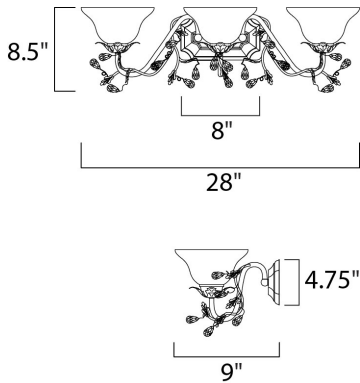

MEASUREMENTS

DIMENSION : 28" W x 8.5" H x 9" Ext
 BACK PLATE : 8" W x 4.75" H
 HANGING WEIGHT : 5.29 lb

LAMPING

INPUT VOLTAGE : 120V
 LUMENS : 3,450 Rated
 BULB : 3 x 60W Incandescent E26 Medium , 180W Total
 BULB INCLUDED : (Not Included)
 DIMMABLE : Yes