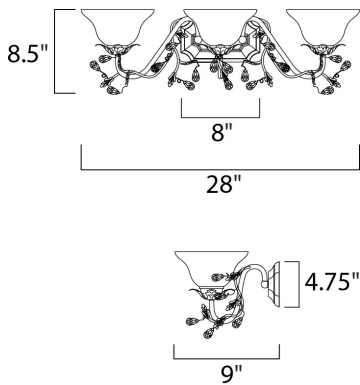

MEASUREMENTS

DIMENSION : 28" W x 8.5" H x 9" Ext
 HANGING WEIGHT : 5.29 lb

LAMPING

LUMENS : 3,450 Rated
 BULB : 3 x 100W Incandescent MB , 300W Total
 BULB INCLUDED : (Not Included)
 DIMMABLE : Yes
 COLOR_TEMP : 2700K
 LIGHTING_DIRECTION : Both