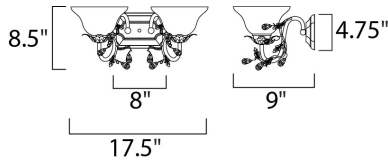

**MEASUREMENTS**

DIMENSION : 17.5" W x 8.5" H x 9" Ext  
 BACK PLATE : 8" W x 4.75" H x 4.3" HCO  
 HANGING WEIGHT : 3.75 lb

**LAMPING**

INPUT VOLTAGE : 120V  
 LUMENS : 2,300 Rated  
 BULB : 2 x 60W Incandescent E26 Medium , 120W Total  
 BULB INCLUDED : (Not Included)  
 DIMMABLE : Yes