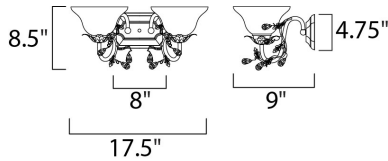

MEASUREMENTS

DIMENSION : 17.5" W x 8.5" H x 9" Ext
 HANGING WEIGHT : 3.75 lb

LAMPING

LUMENS : 2,300 Rated
 BULB : 2 x 100W Incandescent MB , 200W Total
 BULB INCLUDED : (Not Included)
 DIMMABLE : Yes
 COLOR_TEMP : 2700K
 LIGHTING_DIRECTION : Both