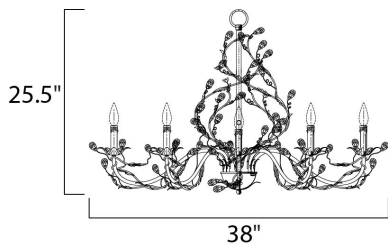

MEASUREMENTS

DIMENSION : 38" L x 19" W x 25.5" H
 HANGING WEIGHT : 50.6 lb

LAMPING

LUMENS : 0 Rated
 BULB : 8 x 60W Incandescent E12 Candelabra , 480W Total
 BULB INCLUDED : (Not Included)
 DIMMABLE :

FINISHES OPTION