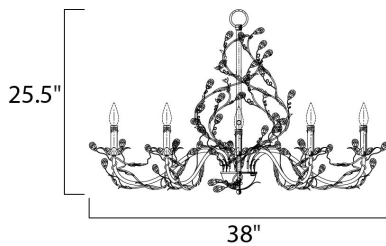

**MEASUREMENTS**

DIMENSION : 38" L x 19" W x 25.5" H  
 HANGING WEIGHT : 50.6 lb

**LAMPING**

LUMENS : 0 Rated  
 BULB : 8 x 60W Incandescent E12 Candelabra , 480W Total  
 BULB INCLUDED : (Not Included)  
 DIMMABLE :