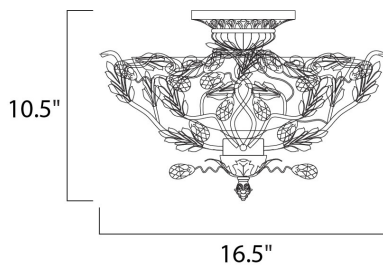

MEASUREMENTS

DIMENSION : 16.5" L x 16.5" W x 10.5" H
 HANGING WEIGHT : 7.96 lb

LAMPING

INPUT VOLTAGE : 120V
 LUMENS : 2,016 Rated
 BULB : 3 x 60W Incandescent E12 Candelabra , 180W Total
 BULB INCLUDED : (Not Included)
 DIMMABLE : Yes