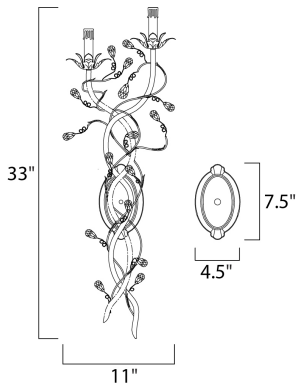

MEASUREMENTS

DIMENSION : 11" W x 34" H x 8.5" Ext
 MAX OAH : 4.5" W x 7.5" H
 HANGING WEIGHT : 2.61 lb

LAMPING

INPUT VOLTAGE : 120V
 LUMENS : 1,344 Rated
 BULB : 2 x 60W Incandescent E12 Candelabra , 120W Total
 BULB INCLUDED : (Not Included)
 DIMMABLE : Yes
 LIGHTING_DIRECTION : Up

FINISHES OPTION

- Etruscan Gold
- Oil Rubbed Bronze

MATERIAL

Steel

RATINGS

cULus
 Damp Location

ADDITIONAL

INSTALL UP/DOWN: Up
 RATED LIFE 1500 Hours
 OPERATING TEMPERATURE:
 -20°C (-4°F), 40°C (104°F)