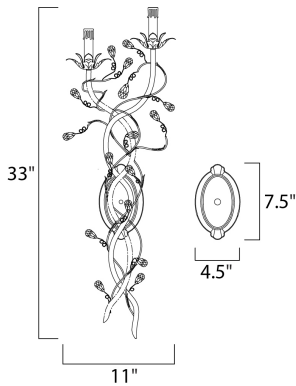

**MEASUREMENTS**

DIMENSION : 11" W x 34" H x 8.5" Ext  
 MAX OAH : 4.5" W x 7.5" H  
 HANGING WEIGHT : 2.61 lb

**LAMPING**

INPUT VOLTAGE : 120V  
 LUMENS : 1,344 Rated  
 BULB : 2 x 60W Incandescent E12 Candelabra , 120W Total  
 BULB INCLUDED : (Not Included)  
 DIMMABLE : Yes  
 LIGHTING\_DIRECTION : Up

**FINISHES OPTION**

- Etruscan Gold
- Oil Rubbed Bronze

**MATERIAL**

Steel

**RATINGS**

cULus  
 Damp Location

**ADDITIONAL**

INSTALL UP/DOWN: Up  
 RATED LIFE 1500 Hours  
 OPERATING TEMPERATURE:  
 -20°C (-4°F), 40°C (104°F)