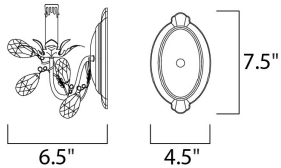

MEASUREMENTS

DIMENSION : 12" W x 9.5" H x 6.5" Ext
 MAX OAH : 4.5" W x 7.5" H
 HANGING WEIGHT : 1.81 lb

LAMPING

INPUT VOLTAGE : 120V
 LUMENS : 1,344 Rated
 BULB : 2 x 60W Incandescent E12 Candelabra , 120W Total
 BULB INCLUDED : (Not Included)
 DIMMABLE : Yes
 LIGHTING_DIRECTION : Up