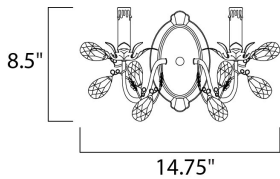

MEASUREMENTS

DIMENSION : 12" W x 9.5" H x 6.5" Ext
 MAX OAH : 4.5" W x 7.5" H
 HANGING WEIGHT : 1.81 lb

LAMPING

INPUT VOLTAGE : 120V
 LUMENS : 1,344 Rated
 BULB : 2 x 60W Incandescent E12 Candelabra , 120W Total
 BULB INCLUDED : (Not Included)
 DIMMABLE : Yes
 LIGHTING_DIRECTION : Up