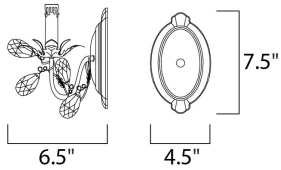

MEASUREMENTS

DIMENSION : 12" W x 9.5" H x 6.5" Ext
 MAX OAH : 4.5" W x 7.5" H
 HANGING WEIGHT : 1.81 lb

LAMPING

INPUT VOLTAGE : 120V
 LUMENS : 1,344 Rated
 BULB : 2 x 60W Incandescent E12 Candelabra , 120W Total
 BULB INCLUDED : (Not Included)
 DIMMABLE : Yes
 LIGHTING_DIRECTION : Up