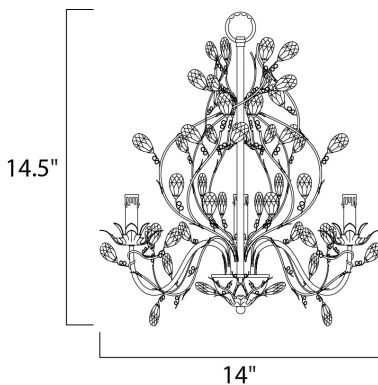

MEASUREMENTS

DIMENSION : 14" L x 14" W x 14.5" H
 HANGING WEIGHT : 4.3 lb

LAMPING

INPUT VOLTAGE : 120V
 LUMENS : 2,016 Rated
 BULB : 3 x 60W Incandescent E12 Candelabra , 180W Total
 BULB INCLUDED : (Not Included)
 DIMMABLE : Yes

FINISHES OPTION

- Etruscan Gold
- Oil Rubbed Bronze

MATERIAL

Steel

RATINGS

cULus
 Dry Location

ADDITIONAL

RATED LIFE 1500 Hours
 OPERATING TEMPERATURE:
 -20°C (-4°F), 40°C (104°F)