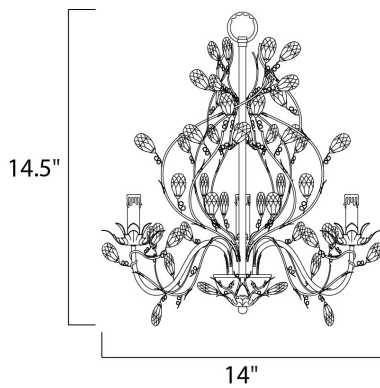

MEASUREMENTS

DIMENSION : 14" L x 14" W x 14.5" H
 HANGING WEIGHT : 4.3 lb

LAMPING

INPUT VOLTAGE : 120V
 LUMENS : 2,016 Rated
 BULB : 3 x 60W Incandescent E12 Candelabra , 180W Total
 BULB INCLUDED : (Not Included)
 DIMMABLE : Yes

FINISHES OPTION

- Etruscan Gold
- Oil Rubbed Bronze

MATERIAL

Steel

RATINGS

cULus
 Dry Location

ADDITIONAL

RATED LIFE 1500 Hours
 OPERATING TEMPERATURE:
 -20°C (-4°F), 40°C (104°F)