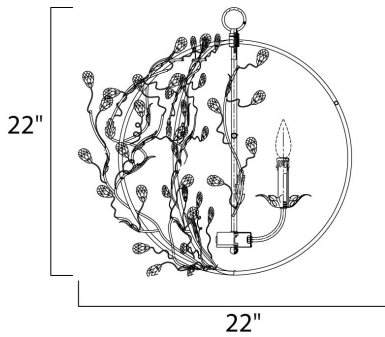

MEASUREMENTS

DIMENSION : 22" L x 22" W x 22" H
 HANGING WEIGHT : 9.55 lb

LAMPING

INPUT VOLTAGE : 120V
 LUMENS : 0 Rated
 BULB : 4 x 60W Incandescent E12 Candelabra , 240W Total
 BULB INCLUDED : (Not Included)
 DIMMABLE : Yes

FINISHES OPTION

-  Etruscan Gold
-  Oil Rubbed Bronze

MATERIAL

Steel

RATINGS

cULus
 Dry Location

ADDITIONAL

ADJUSTABLE
 OPERATING TEMPERATURE:
 -20°C (-4°F), 40°C (104°F)