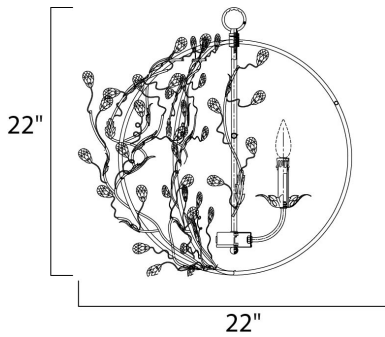

MEASUREMENTS

DIMENSION : 22" L x 22" W x 22" H
 HANGING WEIGHT : 9.55 lb

LAMPING

INPUT VOLTAGE : 120V
 LUMENS : 0 Rated
 BULB : 4 x 60W Incandescent E12 Candelabra , 240W Total
 BULB INCLUDED : (Not Included)
 DIMMABLE : Yes

FINISHES OPTION

- Etruscan Gold
- Oil Rubbed Bronze

MATERIAL

Steel

RATINGS

cULus
 Dry Location

ADDITIONAL

ADJUSTABLE
 OPERATING TEMPERATURE:
 -20°C (-4°F), 40°C (104°F)