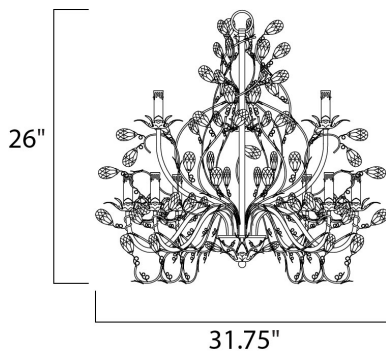

MEASUREMENTS

DIMENSION : 29" W x 30.5" H
 HANGING WEIGHT : 21 lb

LAMPING

INPUT VOLTAGE : 120V
 LUMENS : 6,048 Rated
 BULB : 9 x 60W Incandescent E12 Candelabra , 540W Total
 BULB INCLUDED : (Not Included)
 DIMMABLE : Yes

FINISHES OPTION

- Etruscan Gold
- Oil Rubbed Bronze

MATERIAL

Steel

RATINGS

cULus
 Dry Location

ADDITIONAL

RATED LIFE 1500 Hours
 OPERATING TEMPERATURE:
 -20°C (-4°F), 40°C (104°F)