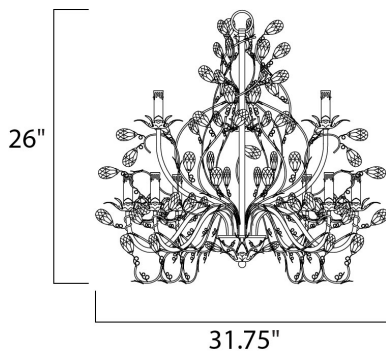

MEASUREMENTS

DIMENSION : 29" L x 29" W x 30.5" H
 HANGING WEIGHT : 21 lb

LAMPING

INPUT VOLTAGE : 120V
 LUMENS : 6,048 Rated
 BULB : 9 x 60W Incandescent E12 Candelabra , 540W Total
 BULB INCLUDED : (Not Included)
 DIMMABLE : Yes

FINISHES OPTION

- Etruscan Gold
- Oil Rubbed Bronze

MATERIAL

Steel

RATINGS

cULus
 Dry Location

ADDITIONAL

RATED LIFE 1500 Hours
 OPERATING TEMPERATURE:
 -20°C (-4°F), 40°C (104°F)