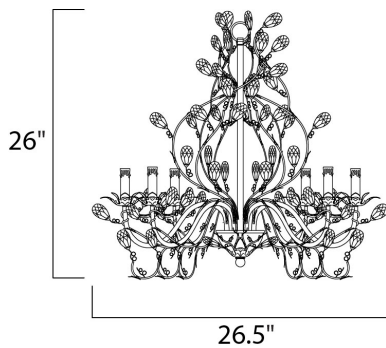

MEASUREMENTS

DIMENSION : 26.5" L x 26.5" W x 28.5" H
 HANGING WEIGHT : 15.18 lb

LAMPING

INPUT VOLTAGE : 120V
 LUMENS : 4,032 Rated
 BULB : 6 x 60W Incandescent E12 Candelabra , 360W Total
 BULB INCLUDED : (Not Included)
 DIMMABLE : Yes

FINISHES OPTION

- Etruscan Gold
- Oil Rubbed Bronze

MATERIAL

Steel

RATINGS

cULus
 Dry Location

ADDITIONAL

RATED LIFE 1500 Hours
 OPERATING TEMPERATURE:
 -20°C (-4°F), 40°C (104°F)