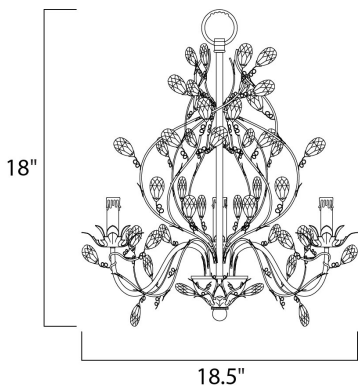

**MEASUREMENTS**

DIMENSION : 29" L x 29" W x 30.5" H  
 HANGING WEIGHT : 7.7 lb

**LAMPING**

INPUT VOLTAGE : 120V  
 LUMENS : 6,048 Rated  
 BULB : 3 x 60W Incandescent E12 Candelabra , 180W Total  
 BULB INCLUDED : (Not Included)  
 DIMMABLE : Yes

**FINISHES OPTION**

- Etruscan Gold
- Oil Rubbed Bronze

**MATERIAL**

Steel

**RATINGS**

cULus  
 Dry Location

**ADDITIONAL**

RATED LIFE 1500 Hours  
 OPERATING TEMPERATURE:  
 -20°C (-4°F), 40°C (104°F)