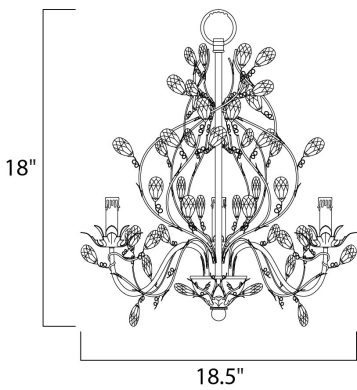

MEASUREMENTS

DIMENSION : 14" W x 14.5" H
 HANGING WEIGHT : 7.7 lb

LAMPING

INPUT VOLTAGE : 120V
 LUMENS : 2,016 Rated
 BULB : 3 x 60W Incandescent E12 Candelabra , 180W Total
 BULB INCLUDED : (Not Included)
 DIMMABLE : Yes

FINISHES OPTION

- Etruscan Gold
- Oil Rubbed Bronze

MATERIAL

Steel

RATINGS

cULus
 Dry Location

ADDITIONAL

RATED LIFE 1500 Hours
 OPERATING TEMPERATURE:
 -20°C (-4°F), 40°C (104°F)