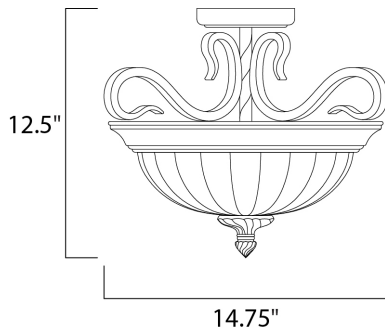

**PRODUCT DESCRIPTION**

Italian influence at its best with classic Greek Bronze finish and Soft Vanilla glass.

**MEASUREMENTS**

DIMENSION : 18" W x 12.5" H
HANGING WEIGHT : 5.51 lb

LAMPING

INPUT VOLTAGE : 120V
LUMENS : 1,600 Rated
BULB : 2 x 75W Incandescent MB , 150W Total
BULB INCLUDED : (Not Included)
DIMMABLE : Standard
COLOR_TEMP : 2700K