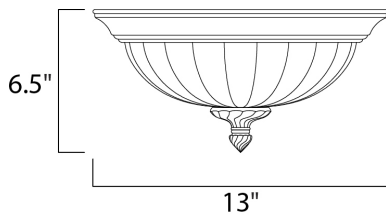

**PRODUCT DESCRIPTION**

Italian influence at its best with classic Greek Bronze finish and Soft Vanilla glass.

**MEASUREMENTS**

DIMENSION : 13" W x 6.5" H
HANGING WEIGHT : 3.31 lb

LAMPING

INPUT VOLTAGE : 120V
LUMENS : 1,600 Rated
BULB : 2 x 75W Incandescent E26 Medium , 150W Total
BULB INCLUDED : (Not Included)
DIMMABLE : Yes
COLOR_TEMP : 2700K