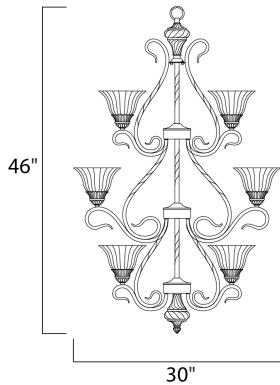

PRODUCT DESCRIPTION

Italian influence at its best with classic Greek Bronze finish and Soft Vanilla glass.

MEASUREMENTS

DIMENSION : 30" W x 46" H
 HANGING WEIGHT : 39.86 lb

LAMPING

INPUT VOLTAGE : 120V
 LUMENS : 8,064 Rated
 BULB : 12 x 60W Incandescent MB , 720W Total
 BULB INCLUDED : (Not Included)
 DIMMABLE : Standard
 COLOR_TEMP : 2700K