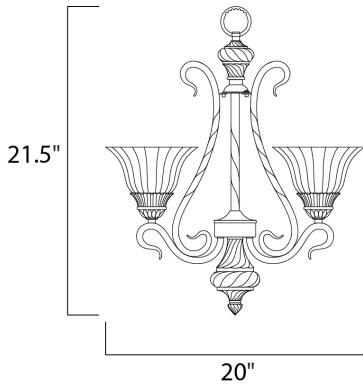

PRODUCT DESCRIPTION

Italian influence at its best with classic Greek Bronze finish and Soft Vanilla glass.

MEASUREMENTS

DIMENSION : 20" W x 21.5" H
 HANGING WEIGHT : 11.38 lb

LAMPING

INPUT VOLTAGE : 120V
 LUMENS : 3,450 Rated
 BULB : 3 x 100W Incandescent E26 Medium , 300W Total
 BULB INCLUDED : (Not Included)
 DIMMABLE : Yes
 COLOR_TEMP : 2700K