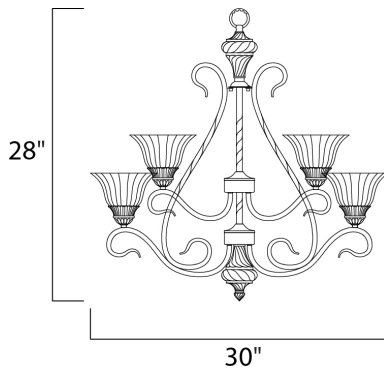

**PRODUCT DESCRIPTION**

Italian influence at its best with classic Greek Bronze finish and Soft Vanilla glass.

**MEASUREMENTS**

DIMENSION : 30" W x 28" H
HANGING WEIGHT : 26.46 lb

LAMPING

INPUT VOLTAGE : 120V
LUMENS : 10,350 Rated
BULB : 9 x 100W Incandescent MB , 900W Total
BULB INCLUDED : (Not Included)
DIMMABLE : Standard
COLOR_TEMP : 2700K