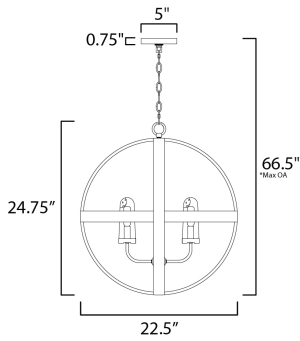

**PRODUCT DESCRIPTION**

\*max overall height

**MEASUREMENTS**

DIMENSION : 22.5" L x 22.5" W x 24.75" H  
 MAX OAH : 66.5" OAH  
 CANOPY : 5" W x 0.75" H x 5" L  
 HANGING WEIGHT : 20.24 lb

**LAMPING**

INPUT VOLTAGE : 120V  
 LUMENS : 920 Rated (800 Del.)  
 BULB : 4 x 40W Incandescent E12 Candelabra , 160W Total  
 BULB INCLUDED : (Included)  
 DIMMABLE : Yes