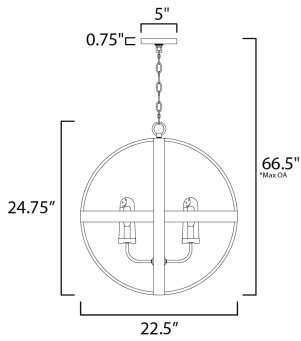

**PRODUCT DESCRIPTION**

\*max overall height

**MEASUREMENTS**

DIMENSION : 22.5" L x 22.5" W x 24.75" H  
 MAX OAH : 66.5" OAH  
 CANOPY : 5" W x 0.75" H x 5" L  
 HANGING WEIGHT : 20.24 lb

**LAMPING**

INPUT VOLTAGE : 120V  
 LUMENS : 920 Rated (800 Del.)  
 BULB : 4 x 40W Incandescent E12 Candelabra , 160W Total  
 BULB INCLUDED : (Included)  
 DIMMABLE : Yes

**FINISHES OPTION**

-  Antique Pecan / Black
-  Black

**GLASS**

Seedy CD

**MATERIAL**

Steel + Glass

**RATINGS**

cETLus  
 Damp Location