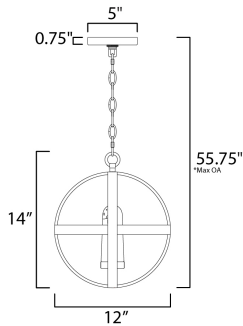

PRODUCT DESCRIPTION

*max overall height

MEASUREMENTS

DIMENSION : 12" L x 12" W x 14" H
 MAX OAH : 55.75" OAH
 CANOPY : 5" W x 0.75" H x 5" L
 HANGING WEIGHT : 6.16 lb

LAMPING

INPUT VOLTAGE : 120V
 LUMENS : 230 Rated (200 Del.)
 BULB : 1 x 40W Incandescent E12 Candelabra , 40W Total
 BULB INCLUDED : (Included)
 DIMMABLE : Yes