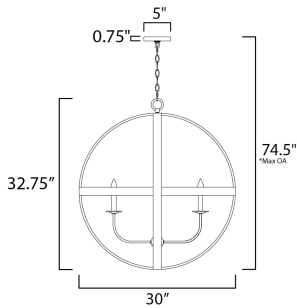

*max overall height

MEASUREMENTS

- DIMENSION : 30" L x 30" W x 32.75" H
- MAX OAH : 74.5" OAH
- CANOPY : 5" W x 0.75" H x 5" L
- HANGING WEIGHT : 11.66 lb

LAMPING

- INPUT VOLTAGE : 120V
- BULB : 6 x 60W Incandescent E12 Candelabra , 360W Total
- BULB INCLUDED : (Not Included)
- DIMMABLE : Yes

FINISHES OPTION

-  Antique Pecan / Black
-  Barn Wood / Black

MATERIAL

Steel

RATINGS

cULus
Dry Location

ADDITIONAL

ADJUSTABLE
SLOPE: 90
RATED LIFE NA Hours
OPERATING TEMPERATURE:
-20°C (-4°F), 40°C (104°F)