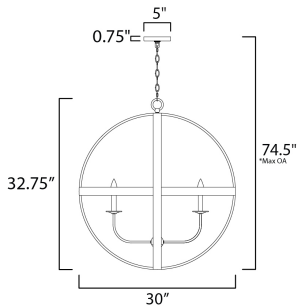

**FINISHES OPTION**

-  Antique Pecan / Black
-  Barn Wood / Black

**MATERIAL**

Steel

**RATINGS**

cULus  
Dry Location

**ADDITIONAL**

ADJUSTABLE  
SLOPE: 90  
RATED LIFE NA Hours  
OPERATING TEMPERATURE:  
-20°C (-4°F), 40°C (104°F)

**MEASUREMENTS**

- DIMENSION : 30" L x 30" W x 32.75" H
- MAX OAH : 74.5" OAH
- CANOPY : 5" W x 0.75" H x 5" L
- HANGING WEIGHT : 11.66 lb

**LAMPING**

- INPUT VOLTAGE : 120V
- BULB : 6 x 60W Incandescent E12 Candelabra , 360W Total
- BULB INCLUDED : (Not Included)
- DIMMABLE : Yes