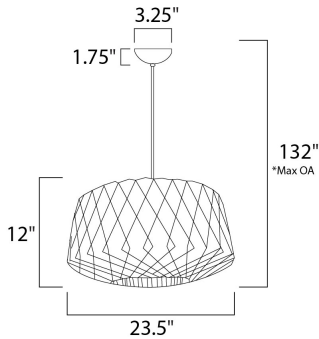

\*max overall height

**MEASUREMENTS**

DIMENSION : 23.5" L x 23.5" W x 12" H  
 MAX OAH : 132" OAH  
 HANGING WEIGHT : 3.29 lb

**LAMPING**

INPUT VOLTAGE : 120V  
 LUMENS : 0 Rated  
 BULB : 1 x 60W Incandescent E26 Medium , 60W Total  
 BULB INCLUDED : (Not Included)  
 DIMMABLE : Yes