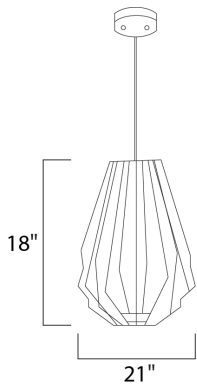

MEASUREMENTS

DIMENSION : 21" L x 21" W x 18" H
 MAX OAH : 150" OAH
 HANGING WEIGHT : 17.6 lb

LAMPING

INPUT VOLTAGE : 120V
 LUMENS : 700 Rated
 BULB : 1 x 10W LED LED , 10W Total
 BULB INCLUDED : (Included)
 DIMMABLE : Triac CL
 CRI : 80+ CRI
 COLOR_TEMP : 3000K