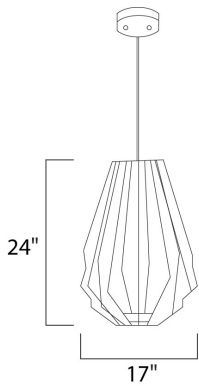

MEASUREMENTS

DIMENSION : 17" L x 17" W x 24" H
 MAX OAH : 155" OAH
 HANGING WEIGHT : 7.23 lb

LAMPING

INPUT VOLTAGE : 120V
 LUMENS : 700 Rated
 BULB : 1 x 10W LED LED , 10W Total
 BULB INCLUDED : (Included)
 DIMMABLE : Triac CL
 CRI : 80+ CRI
 COLOR_TEMP : 3000K