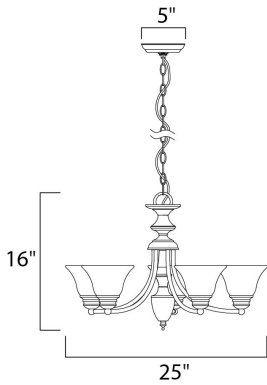

**MEASUREMENTS**

DIMENSION : 25" W x 16" H  
 HANGING WEIGHT : 11.68 lb

**LAMPING**

INPUT VOLTAGE : 120V  
 LUMENS : 5,750 Rated  
 BULB : 5 x 100W Incandescent MB , 500W Total  
 BULB INCLUDED : (Not Included)  
 DIMMABLE : Yes  
 COLOR\_TEMP : 2700K