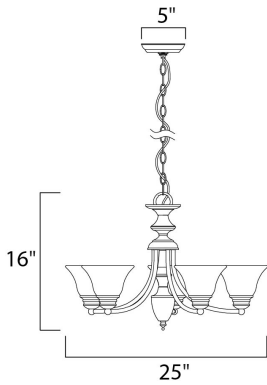

MEASUREMENTS

DIMENSION : 25" L x 25" W x 16" H
 CANOPY : 5" W x 1" H x 5" L
 HANGING WEIGHT : 11.68 lb

LAMPING

INPUT VOLTAGE : 120V
 LUMENS : 5,750 Rated
 BULB : 5 x 60W Incandescent E26 Medium , 300W Total
 BULB INCLUDED : (Not Included)
 DIMMABLE : Yes